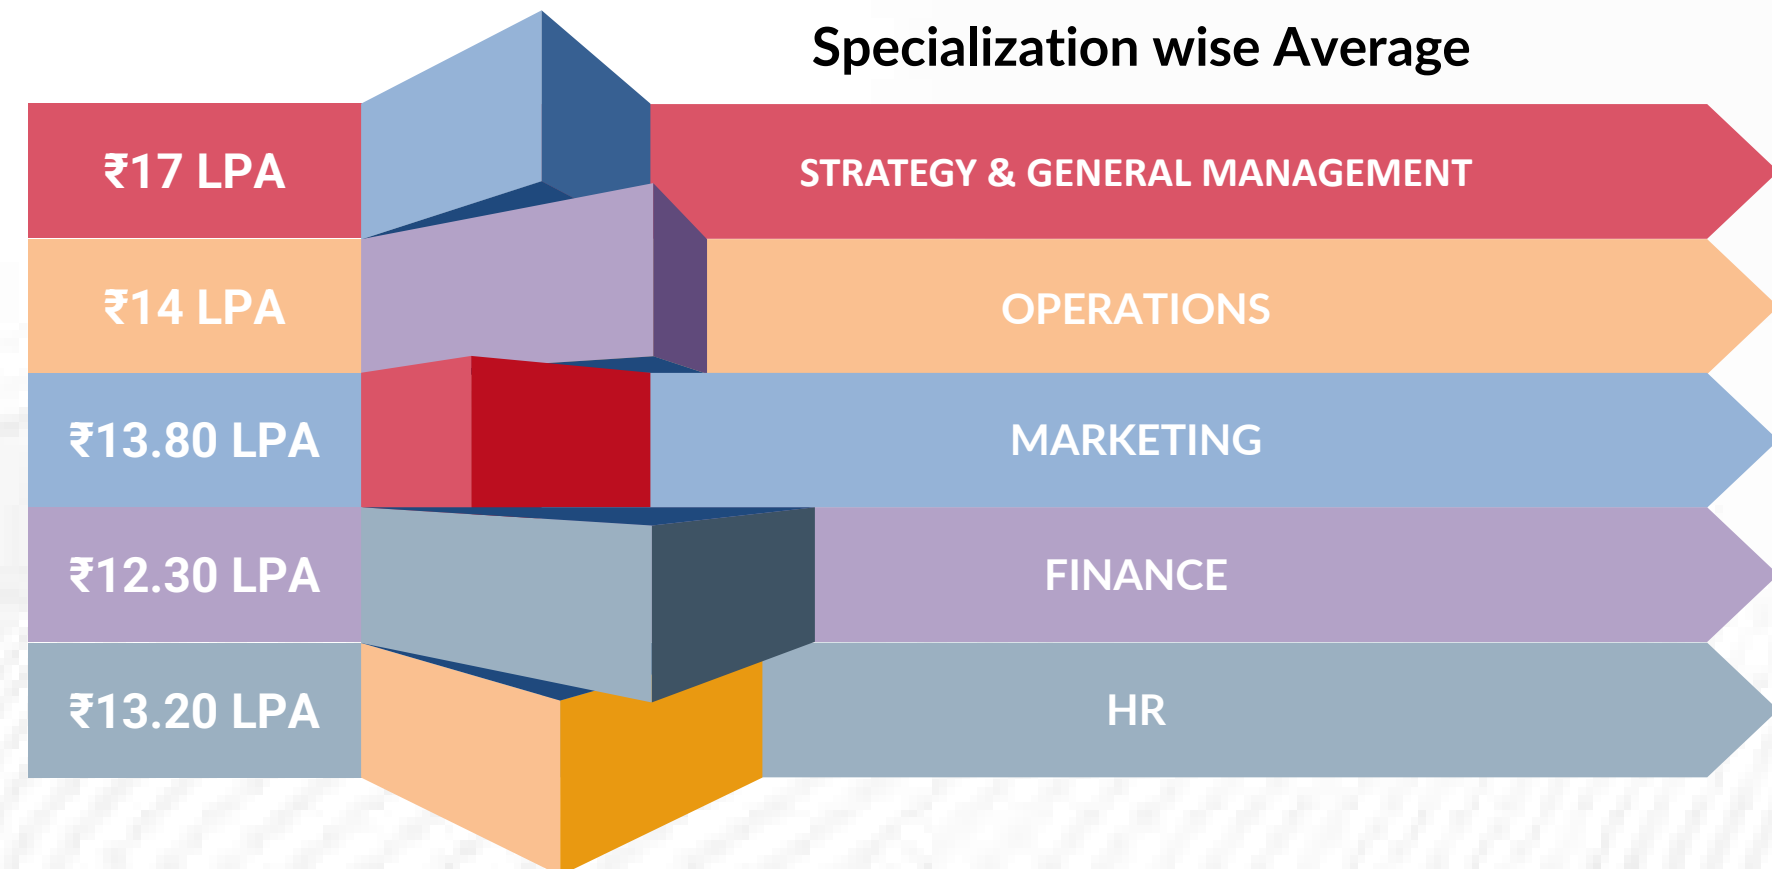

NAVI MUMBAI

FINAL PLACEMENTS INTERIM REPORT BATCH OF 2022-24

Batch Snapshot

Specialization

Work Experience

Placement Highlights

FINAL PLACEMENTS INTERIM REPORT BATCH OF 2022-24

*As on 2nd Feb 2024

*The figures mentioned are of the interim placement details

Visiting Companies

Mercedes-Benz

and many more