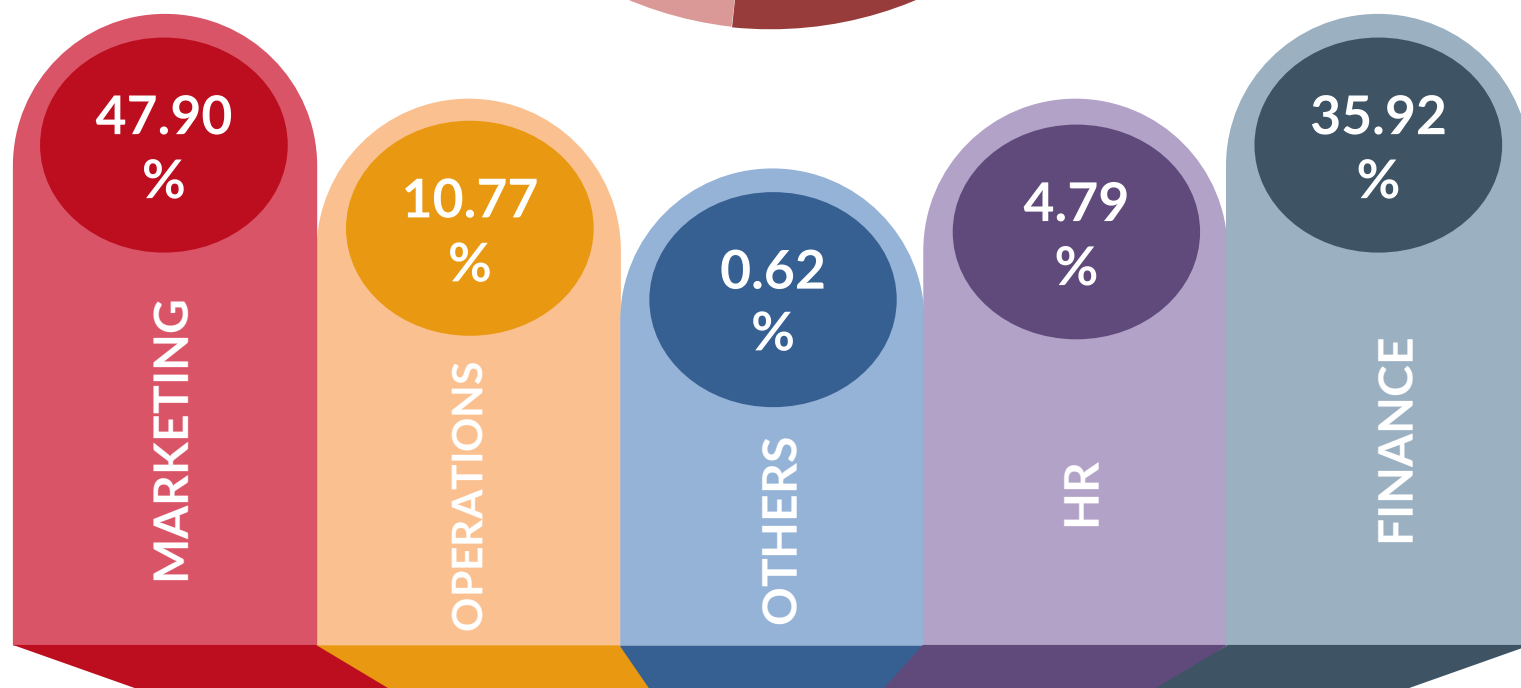

NAVI MUMBAI

FINAL PLACEMENTS INTERIM REPORT BATCH OF 2022-24

Batch Snapshot

Specialization

Work Experience

Placement Highlights

FINAL PLACEMENTS INTERIM REPORT BATCH OF 2022-24

*As on 2nd Feb 2024

*The figures mentioned are of the interim placement details

Visiting Companies

Mercedes-Benz

and many more