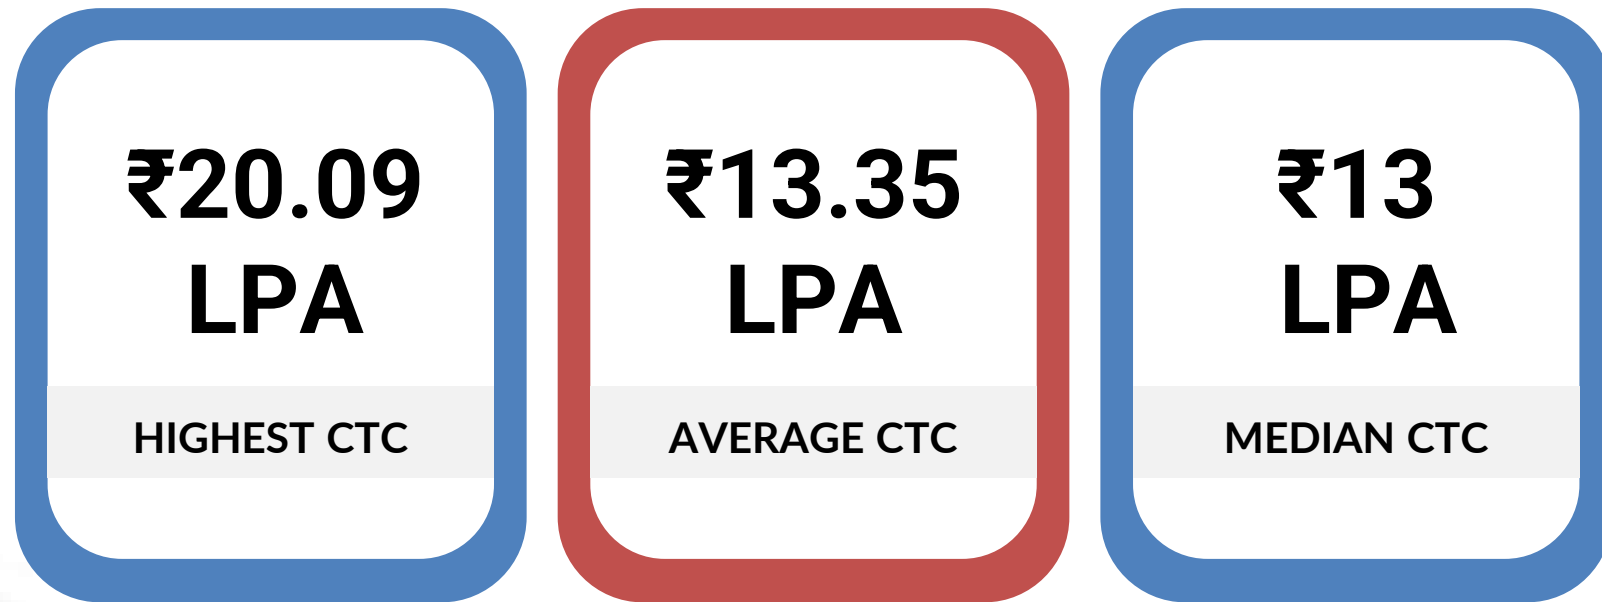

NAVI MUMBAI

FINAL PLACEMENTS INTERIM REPORT BATCH OF 2022-24

Batch Snapshot

Specialization

Work Experience

Placement Highlights

FINAL PLACEMENTS INTERIM REPORT BATCH OF 2022-24

*As on 2nd Feb 2024

*The figures mentioned are of the interim placement details

Visiting Companies

Mercedes-Benz

and many more