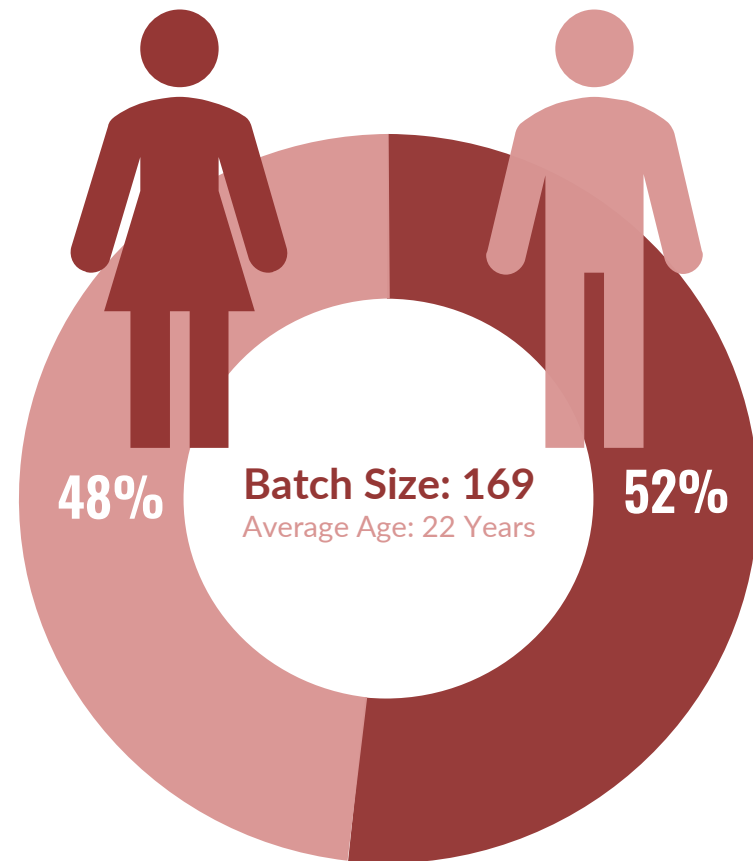

NAVI MUMBAI

FINAL PLACEMENTS INTERIM REPORT BATCH OF 2022-24

Batch Snapshot

Specialization

Work Experience

Placement Highlights

FINAL PLACEMENTS INTERIM REPORT BATCH OF 2022-24

*As on 2nd Feb 2024

*The figures mentioned are of the interim placement details

Visiting Companies

Mercedes-Benz

and many more